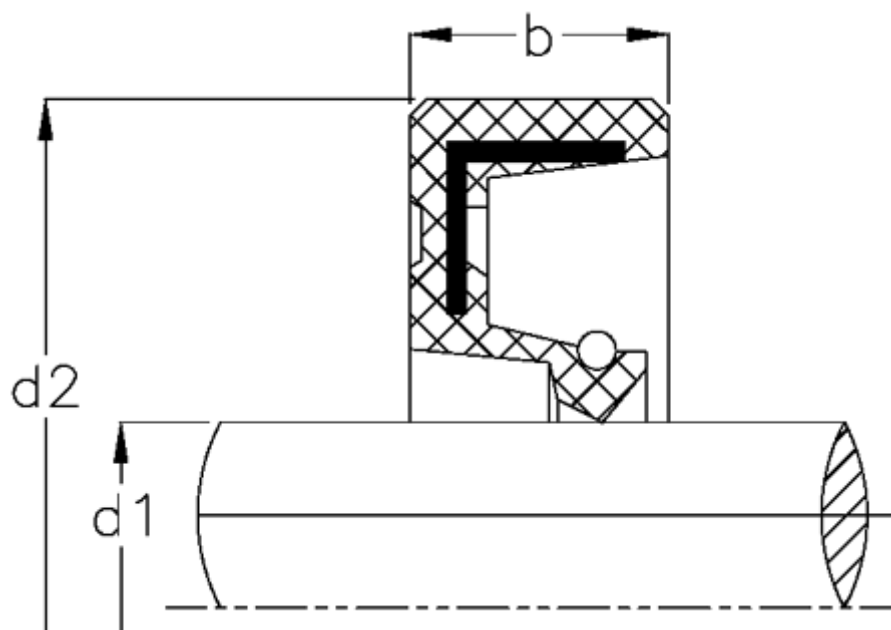

Data Sheet

Article number: 170103500470100000

Description: KLEE Rotary shaft seal WA 3547/10
NBR nitrile rubber, standard

Measures

b = 10
d1 = 35
d2 = 47
Material = NBR